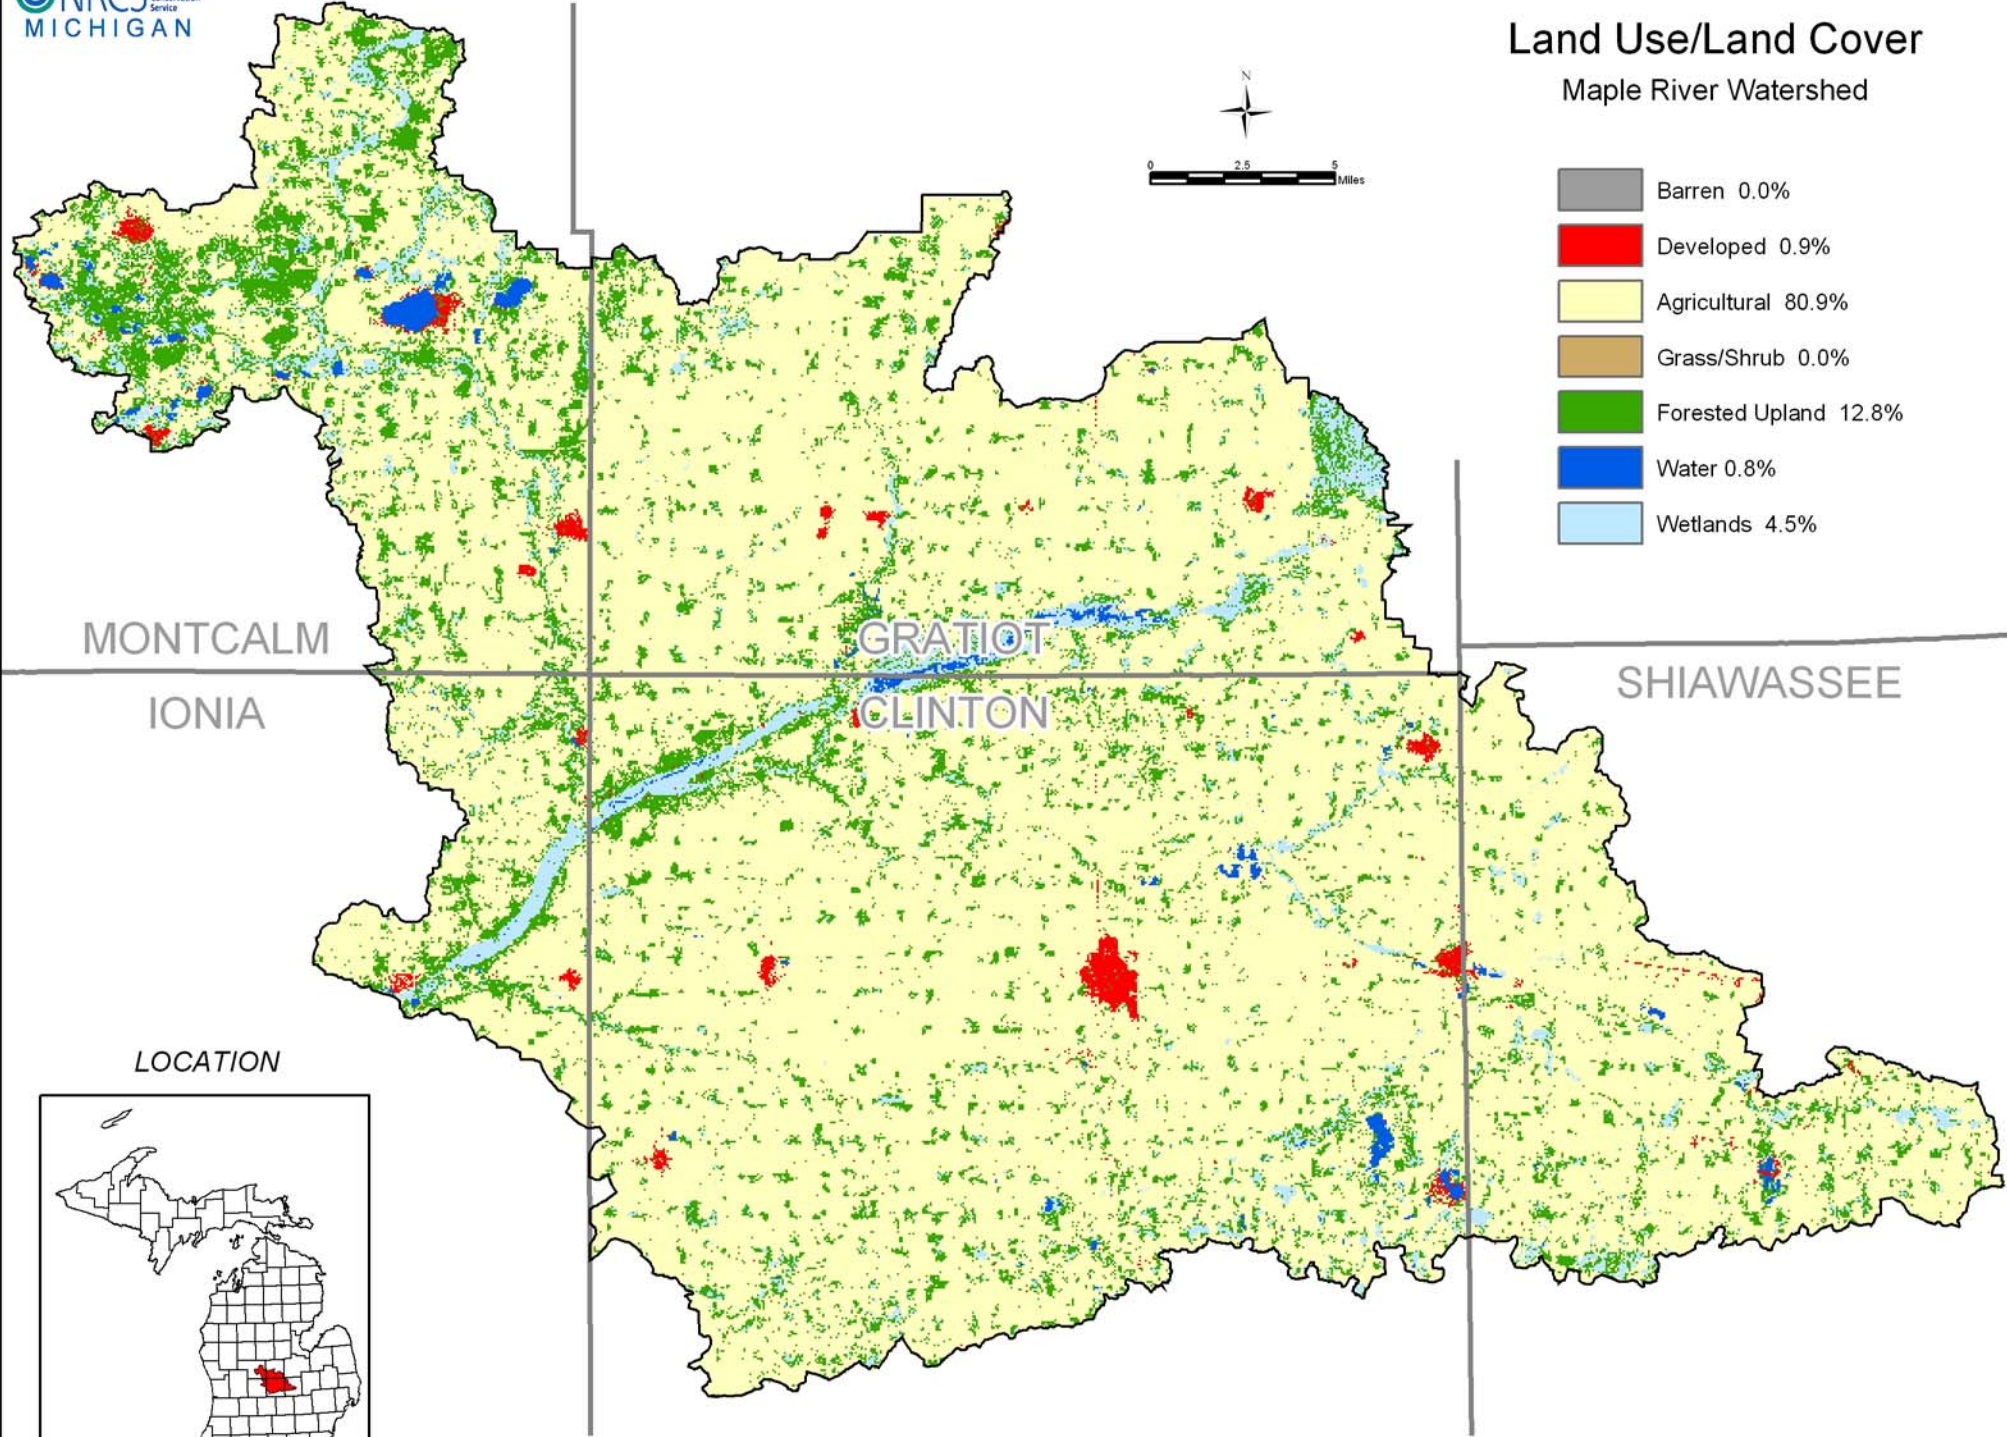

Land Use/Land Cover

Maple River Watershed

MONTCALM
IONIA

GRATIOT
CLINTON

SHIAWASSEE

LOCATION