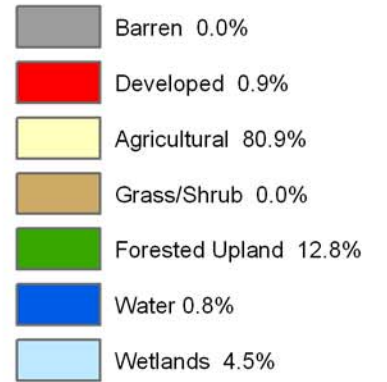

Land Use/Land Cover

Maple River Watershed

MONTCALM
IONIA

GRATIOT
CLINTON

SHIAWASSEE

LOCATION