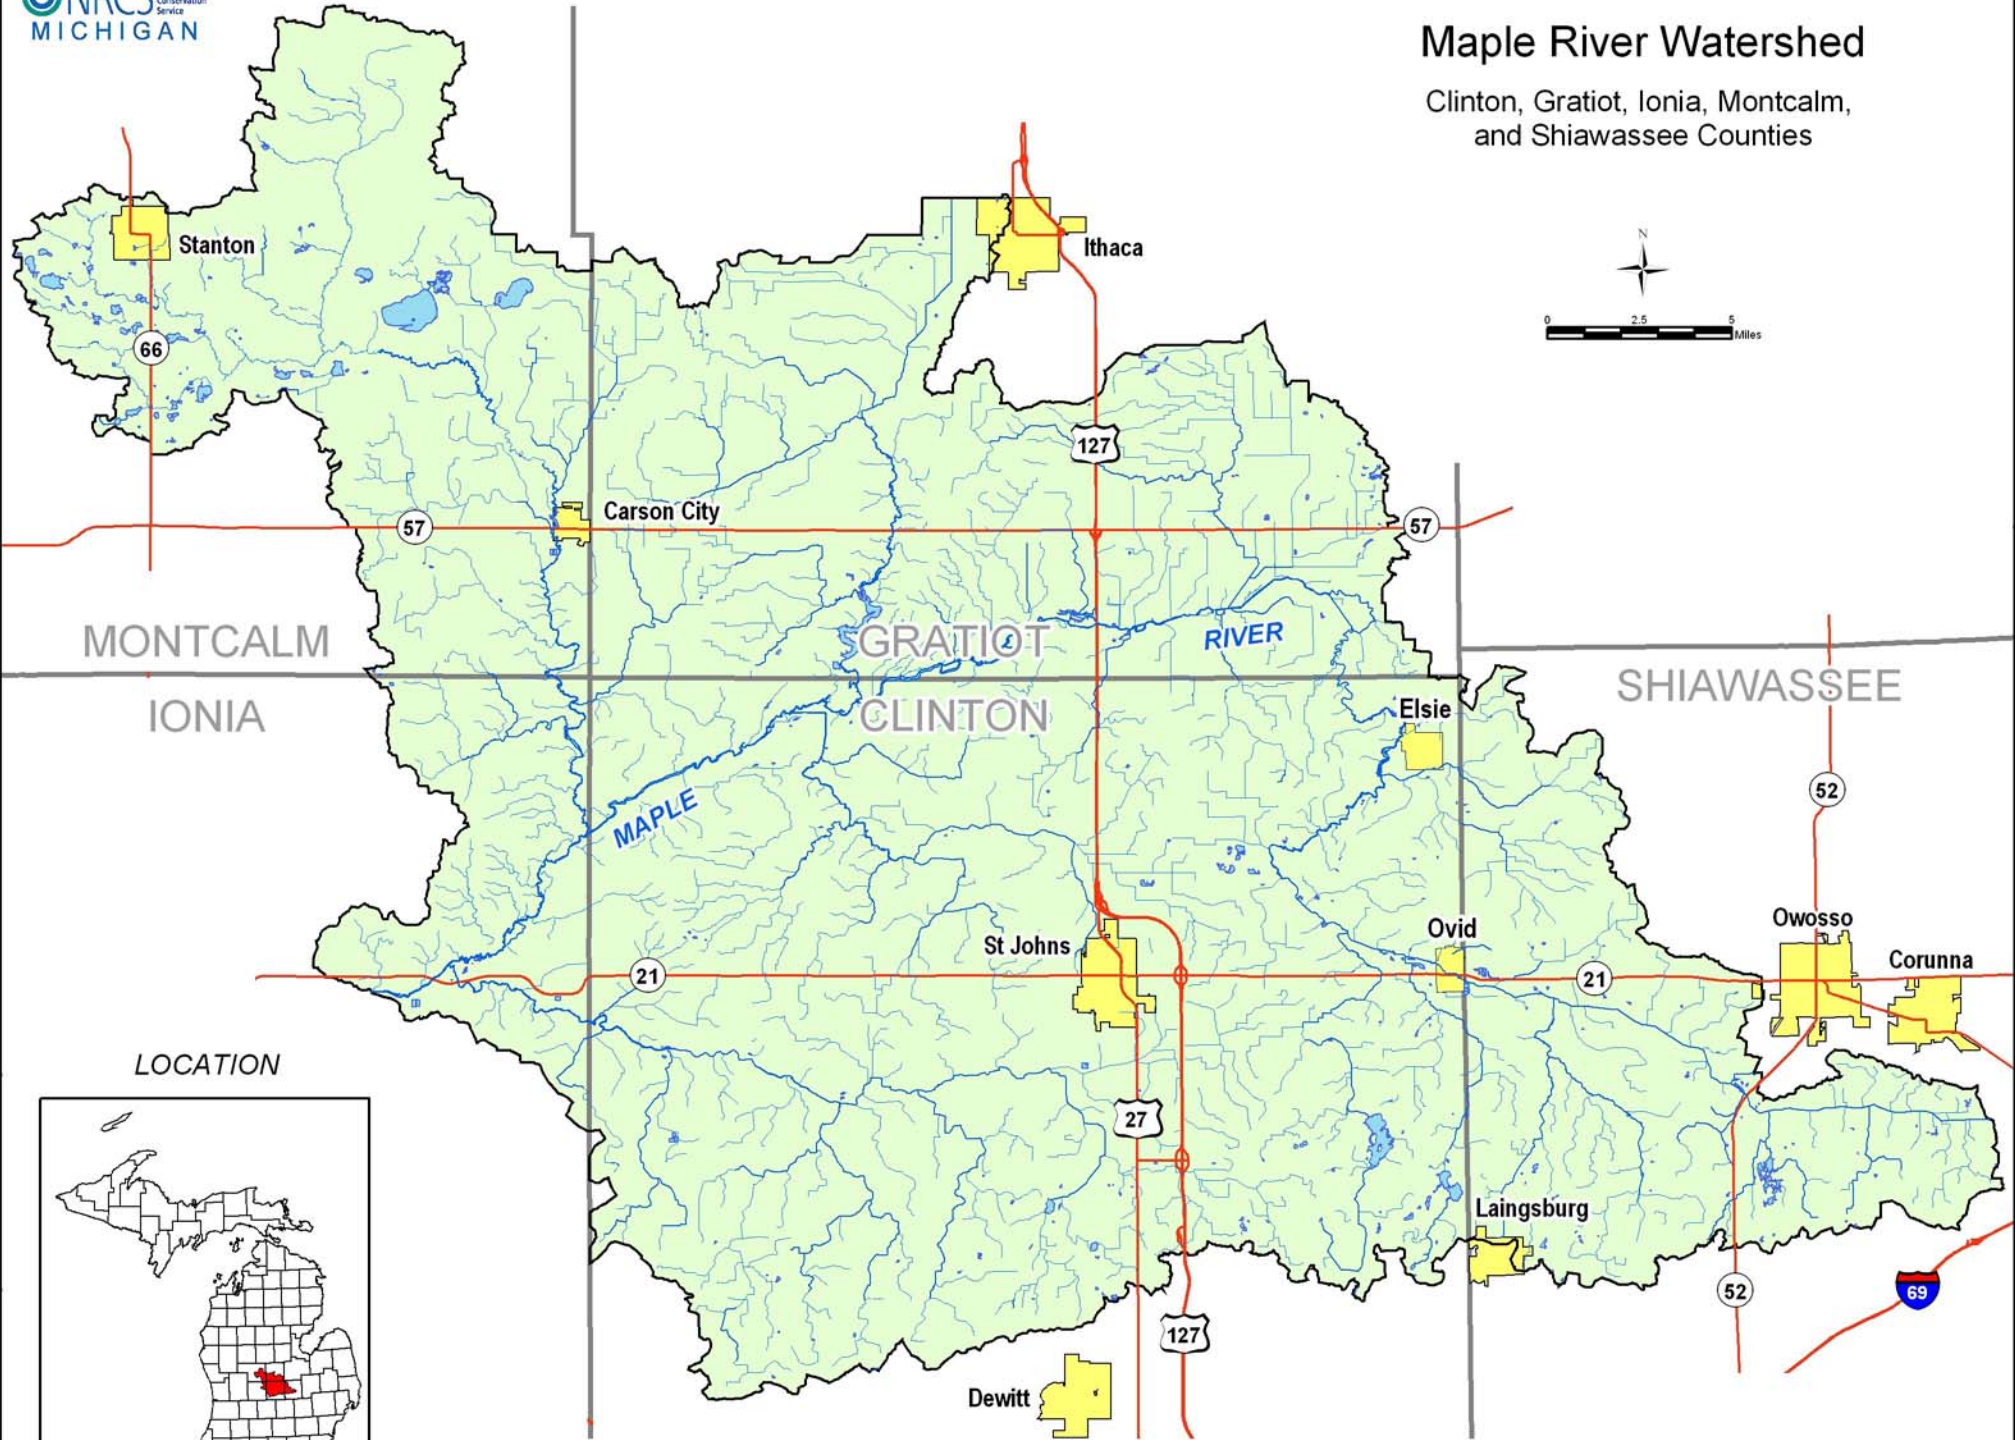

Maple River Watershed

Clinton, Gratiot, Ionia, Montcalm, and Shiawassee Counties

LOCATION